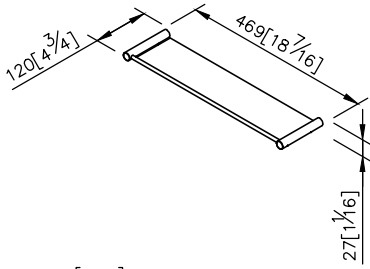

**Shelf**  
6807-70-80CP

unit: mm[inch]

- 1.Brass of body meets JIS 3604 standard.
- 2.Premium metal construction for durability.
- 3.Justime finishes resist corrosion and tarnish.
- 4.Finish meets the standard of ASTM-SC2.
- 5.Correctly installed product's loading is 5 kgf.
- 6.Coordinates with other products in Still One Collection.
- 7.Tempered glass(5\*105\*430mm).