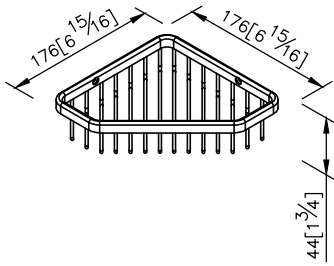

**Basket**  
6807-JC-81CP

- 1.Brass of body meets JIS 3604 standard.
- 2.Premium metal construction for durability.
- 3.Justime finishes resist corrosion and tarnish.
- 4.Finish meets the standard of ASTM-SC2.
- 5.Correctly installed product's loading is 5 kgf.
- 6.Coordinates with other products in Still One Collection.
- 7.The design of rack can decrease the water accumulated.

unit: mm[inch]