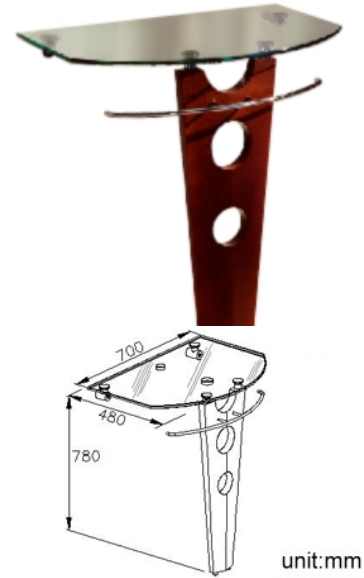

## Bathroom Countertop 6813-78-80CP

### DESCRIPTION:

1. Material: American Cedar
2. Washing table: tempered glass; various choices- clear & frosted glass with one, two or four holes
3. Table with towel bar- brass with chrome-plated; SC2 standard of ASTM for 5 years guarantee; pass 96 hours Salt Spray Test
4. N.W.: 24.5KG
5. Size: 480x700x780 (mm)