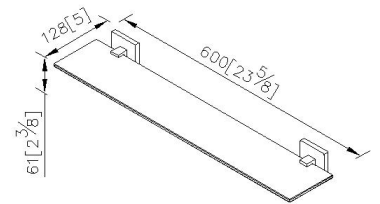

Boulevard

Shelf

6818-70-80CP

INTRODUCTION:

Combine the straight line with precise right angle, the square body symbolize steady, elevation and also high quality.

DESCRIPTION:

- 1.Brass of body meets JIS 3604 standard
- 2.Premium metal construction for durability
- 3.Justime finishes resist corrosion and tarnish
- 4.Finish meets the standard of ASTM-SC2.
- 5.The simply design concept could be collocated with diverse space
- 6.Correctly installed product's loading is 5 kg f
- 7.Tempered glass(600*110*6mm)
- 8.Coordinates with other products in Boulevard collection

unit: mm[inch]

Certification:

Fixing Kits:

- 1.SUS 304 Stainless Steel Screws*4
- Plastic Anchors*4
Material of Wall Mount Bracket: Steel with zinc plating*2

AWARD: