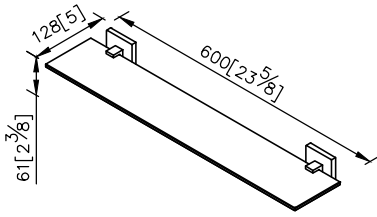

Shelf

6818-70-80CP

- 1.Brass of body meets JIS 3604 standard
- 2.Premium metal construction for durability
- 3.Justime finishes resist corrosion and tarnish
- 4.Finish meets the standard of ASTM-SC2.
- 5.The simply design concept could be collocated with diverse space
- 6.Correctly installed product's loading is 5 kg f
- 7.Tempered glass(600*110*6mm)
- 8.Coordinates with other products in Boulevard collection

unit: mm[inch]