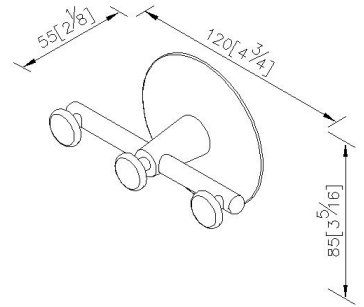

Moonbow

Robe Hook 6827-51-80CP

INTRODUCTION:

As base shape as bright moon hanging in the sky, the clean and pure surface emit a romantic and poetic aesthetic feeling.

DESCRIPTION:

- 1.Brass meets JIS 3604 standard.
- 2.Premium metal construction for durability.
- 3.Justime finishes resist corrosion and tarnish.
- 4.Finish meets the standard of ASTM-SC2.
- 5.Correctly installed product's loading is 5 kgf.
- 6.Coordinates with other products in Moonbow collection.

unit:mm[inch]

Certification:

Fixing Kits:

- SUS 304 Stainless Steel Screws*2
- Hex Key 2.5mm*1
- Plastic Anchors*2

AWARD: