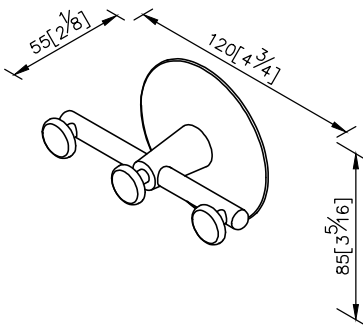

**Robe Hook**  
6827-51-80CP

- 1.Brass meets JIS 3604 standard.
- 2.Premium metal construction for durability.
- 3.Justime finishes resist corrosion and tarnish.
- 4.Finish meets the standard of ASTM-SC2.
- 5.Correctly installed product's loading is 5 kgf.
- 6.Coordinates with other products in Moonbow collection.

unit: mm[inch]