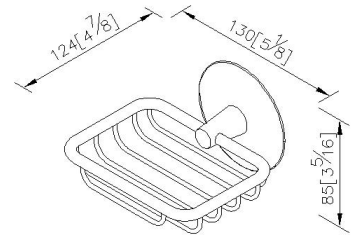

Shower Basket 6827-87-80CP

INTRODUCTION:

As base shape as bright moon hanging in the sky, the clean and pure surface emit a romantic and poetic aesthetic feeling.

DESCRIPTION:

- 1.Brass meets JIS 3604 standard.
- 2.Premium metal construction for durability.
- 3.Justime finishes resist corrosion and tarnish.
- 4.Finish meets the standard of ASTM-SC2.
- 5.Correctly installed product's loading is 5 kgf.
- 6.Coordinates with other products in Moonbow collection.

Certification:

unit: mm[inch]

Fixing Kits:

- SUS 304 Stainless Steel Screws*2
- Hex Key 2.5mm*1
- Plastic Anchors*2

AWARD: