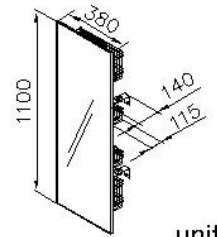

Mirror With Caddy 1100x380mm 6841-T2-80CN

INTRODUCTION:

To achieve aesthetics of modern bathing space, we have to simplify its interior design and also keep it functional. Mirror with caddy concretizes this abstraction. It perfectly displays the minimalism of household by moving storage space behind mirror, making visual impression really comfortable. Besides, the mirror with explosion-proof membrane and aluminum frame provides high level safety for users.

DESCRIPTION:

- 1.A well installed product can load up to 30 kg f.
- 2.Aluminum(6063T5) frame was process with anodizing, highly antioxidant.
- 3.To avoid the rust, the edge of the mirror was treated with anti rust treatment.
- 4.Mirror(1096x376x3mm) with explosion-proof membrane over entire backside, it will prevent glass fragments splashing.