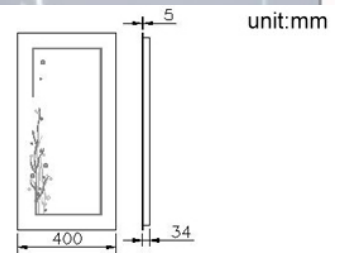

**Mirror**  
**6841-YC-82CE**

**INTRODUCTION:**

The simple and generous design without unnecessary lines to increase the fashion style on the showerroom. Illuminated Mirror with the childlike design makes the bathroom space more lively.

**DESCRIPTION:**

- 1.Safety back film over entire surface.
- 2.Aluminium Anodised Frame.
- 3.Input: 220V-240V.
- 4.Dimension of Mirror: 800x400x34 (mm).
- 5.Use two-T5 Fluorescent 13W Tubes. Tube Length 515mm (With PINS 530mm).