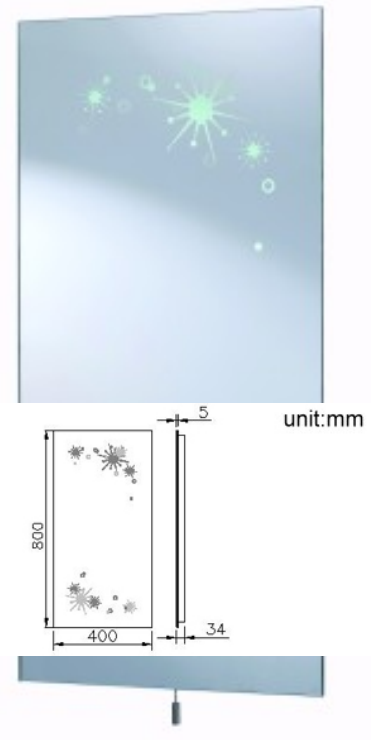

**Mirror**  
**6841-YF-81CE**

**INTRODUCTION:**

The simple and generous design without unnecessary lines to increase the fashion style on the showerroom. Illuminated Mirror with the childlike design makes the bathroom space more lively.

**DESCRIPTION:**

- 1.Safety back film over entire surface.
- 2.Aluminium Anodised Frame.
- 3.Input: 110V-130V.
- 4.Dimension of Mirror: 800x400x34 (mm).
- 5.Use two-T5 Fluorescent 13W Tubes. Tube Length 515mm (With PINS 530mm).