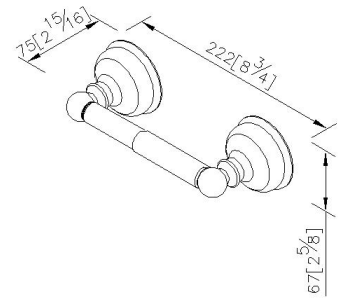

Toilet Tissue Holder
6848-42-80CP

INTRODUCTION:

Unique body shape imitated chess style. Under the smooth and dexterous line, it contains the extraordinary and exotic mystery.

DESCRIPTION:

- 1.Brass of forging body meets JIS 3771 standard.
- 2.Premium metal construction for durability.
- 3.Justime finishes resist corrosion and tarnish.
- 4.Finish meets the standard of ASTM-SC2.
- 5.Correctly installed product's loading is 5 kgf.
- 6.Coordinates with other products in 6848 collection.

Certification:

unit:mm[inch]

Fixing Kits:

- SUS 304 Stainless Steel Screws*2
- Plastic Anchors*2
- Material of Wall Mount Bracket*1

AWARD: