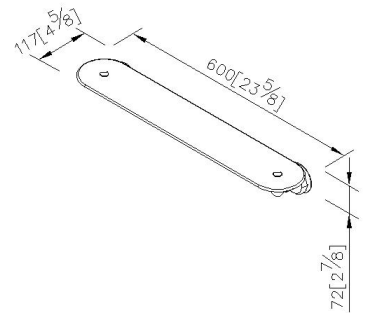

Grace

Shelf

6848-70-80CP

INTRODUCTION:

Unique body shape imitated chess style. Under the smooth and dexterous line, it contains the extraordinary and exotic mystery.

DESCRIPTION:

- 1.Brass of forging body meets JIS 3771 standard.
- 2.Premium metal construction for durability.
- 3.Justime finishes resist corrosion and tarnish.
- 4.Finish meets the standard of ASTM-SC2.
- 5.Correctly installed product's loading is 5 kgf.
- 6.Tempered glass(600*110*6mm).
- 7.Coordinates with other products in 6848 collection.

unit:mm[inch]

Certification:

Fixing Kits:

- 1.SUS 304 Stainless Steel Screws*4
- Plastic Anchors*4
Material of Wall Mount Bracket*2

AWARD: