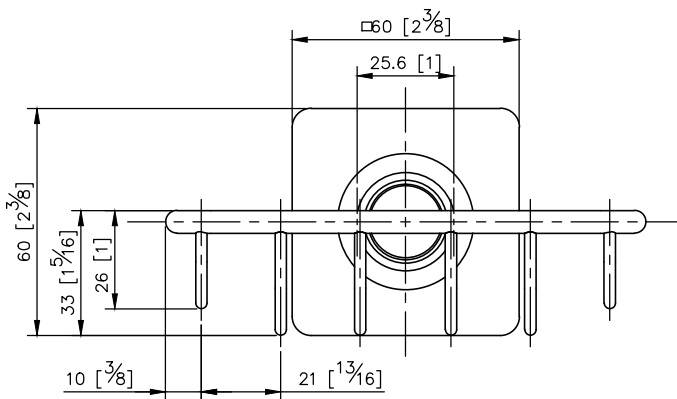

## Shower Basket

6858-87-80CP

1. Brass meets JIS 3604 standard.
2. Premium metal construction for durability.
3. Justime finishes resist corrosion and tarnish.
4. Finish meets the standard of ASTM-SC2.
5. Correctly installed product's loading is 5 kgf.
6. Coordinates with other products in Timeless Collection.

unit: mm[inch]

### Mounting Template Specification