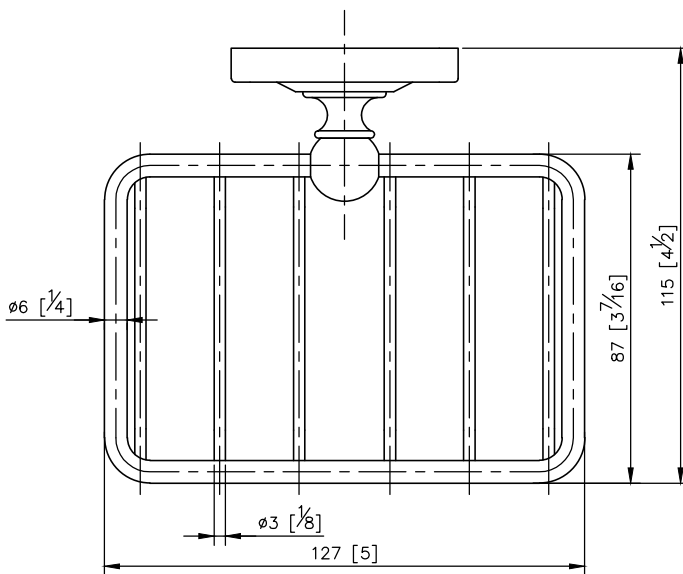

## Shower Basket

6858-87-80CP

1. Brass meets JIS 3604 standard.
2. Premium metal construction for durability.
3. Justime finishes resist corrosion and tarnish.
4. Finish meets the standard of ASTM-SC2.
5. Correctly installed product's loading is 5 kgf.
6. Coordinates with other products in Timeless Collection.

unit: mm[inch]

### Mounting Template Specification