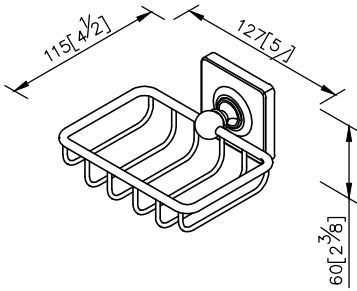

## Shower Basket

6858-87-80CP

1. Brass meets JIS 3604 standard.
2. Premium metal construction for durability.
3. Justime finishes resist corrosion and tarnish.
4. Finish meets the standard of ASTM-SC2.
5. Correctly installed product's loading is 5 kgf.
6. Coordinates with other products in Timeless Collection.

unit: mm[inch]

### Mounting Template Specification