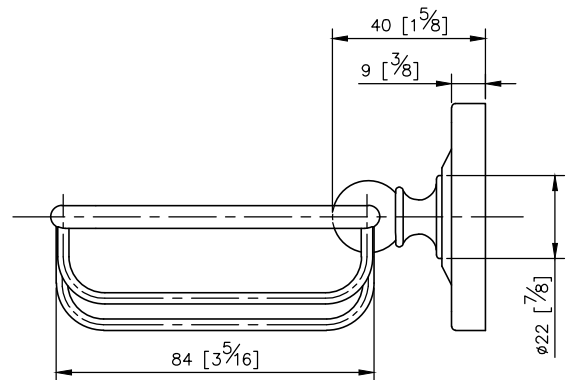

## Shower Basket

6858-87-80CP

1. Brass meets JIS 3604 standard.
2. Premium metal construction for durability.
3. Justime finishes resist corrosion and tarnish.
4. Finish meets the standard of ASTM-SC2.
5. Correctly installed product's loading is 5 kgf.
6. Coordinates with other products in Timeless Collection.

unit: mm[inch]

### Mounting Template Specification