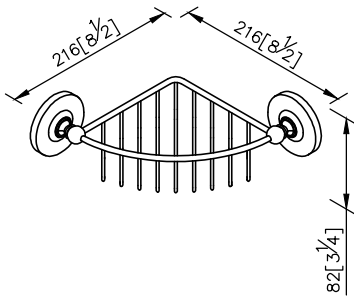

Basket

6859-86-80CP

- 1.Brass of forging body meets JIS 3771 standard.
- 2.Premium metal construction for durability.
- 3.Justime finishes resist corrosion and tarnish.
- 4.Finish meets the standard of ASTM-SC2.
- 5.Correctly installed product's loading is 5 kgf.
- 6.Coordinates with other products in 6859 collection.

unit: mm[inch]