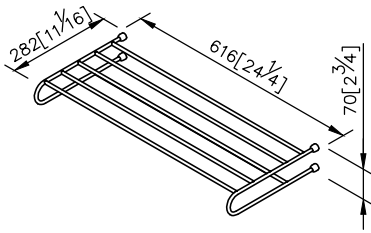

Bath Towel Rack
6861-65-80CP

1. Brass meets JIS 3604 standard.
2. Premium metal construction for durability.
3. Justime finishes resist corrosion and tarnish.
4. Finish meets the standard of ASTM-SC2.
5. Correctly installed product's loading is 5 kgf.
6. Coordinates with other products in 6861 collection.

unit: mm[inch]