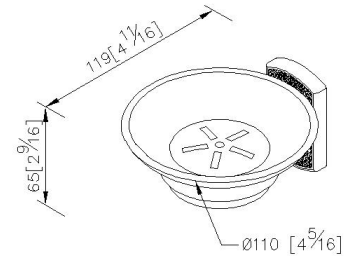

DESCRIPTION:

- 1.Brass of forging body meets JIS 3771 standard.
- 2.Premium metal construction for durability.
- 3.Justime finishes resist corrosion and tarnish.
- 4.Finish meets the standard of ASTM-SC2.
- 5.Correctly installed product's loading is 2 kgf.
- 6.Transparent glass soap dish.
- 7.Coordinates with other products in 6863 collection.

Certification:

unit:mm[inch]

Fixing Kits:

- 1.SUS 304 Stainless Steel Screws *2
- 2.Plastic Anchors *2
- 3.Material of Wall Mount Bracket: Stainless Steel (SUS 304) *1

AWARD:

unit:mm