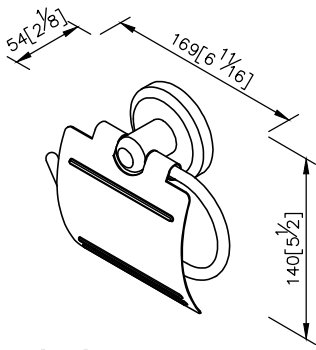

Toilet Tissue Holder W/Lid
6864-41-80CP

1. Brass of forging body meets JIS 3771 standard.
2. Premium metal construction for durability.
3. Justime finishes resist corrosion and tarnish.
4. Finish meets the standard of ASTM-SC2.
5. Correctly installed product's loading is 5 kgf.
6. Coordinates with other products in 6864 collection.

unit: mm[inch]