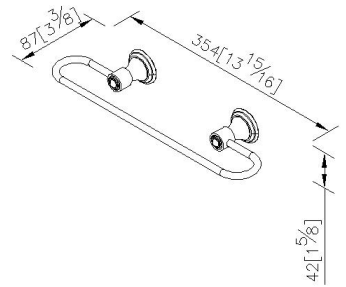

Towel Bar
6865-11-80CP

INTRODUCTION:

The chrome plated surface brightens the interior, showing the aesthetics. The towel bar makes hanging towels easier with its smooth line, and it is highly durable. The bar takes up few spaces for installation, perfectly achieving aesthetics of minimalism.

DESCRIPTION:

- 1.Brass meets JIS 3604 standard.
- 2.Premium metal construction for durability.
- 3.Justime finishes resist corrosion and tarnish.
- 4.Finish meets the standard of ASTM-SC2.
- 5.Correctly installed product's loading is 4 kgf.
- 6.Coordinates with other products in Sofia Collection.

Certification:

unit: mm[inch]

Fixing Kits:

- SUS 304 Stainless Steel Screws*4
- Hex Key 1/8"*1
- Plastic Anchors*4
- Material of Wall Mount Bracket: Copper JIS3771*2

AWARD: