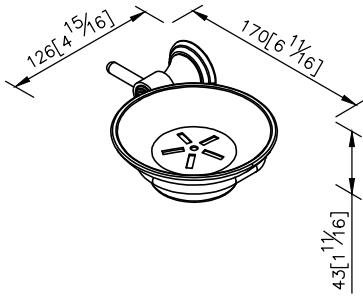

Soap Dish
6865-20-80CP

unit: mm[inch]

- 1.Transparent glass soap dish.
- 2.Brass meets JIS 3604 standard.
- 3.Premium metal construction for durability.
- 4.Justime finishes resist corrosion and tarnish.
- 5.Finish meets the standard of ASTM-SC2.
- 6.Correctly installed product's loading is 2 kgf.
- 7.Coordinates with other products in Sofia Collection.