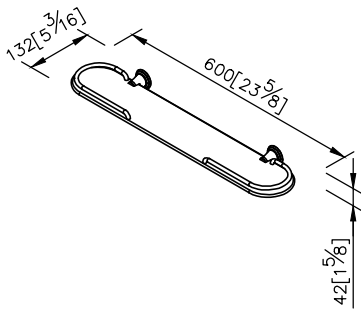

Shelf With Rail

6865-71-80CP

1. Brass meets JIS 3604 standard.
2. Premium metal construction for durability.
3. Justime finishes resist corrosion and tarnish.
4. Finish meets the standard of ASTM-SC2.
5. Correctly installed product's loading is 5 kgf.
6. Coordinates with other products in Sofia Collection.
7. Frosted tempered glass.

unit: mm[inch]