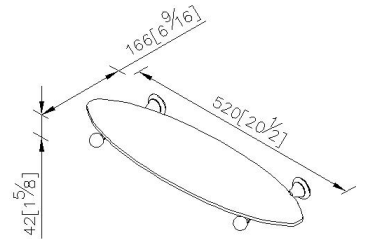

Rook

Shelf

6867-70-80CP

INTRODUCTION:

Special design for achieving full function, it turns a normal shelf into quality decoration. The glass shelf creates visual friendly and comfortable bathing spaces. The shelf stably locates on holders, and the tempered glass won't turn into sharp pieces while breaking apart, guaranteeing the safety.

DESCRIPTION:

- 1.Brass of forging body meets JIS 3771 standard.
- 2.Premium metal construction for durability.
- 3.Justime finishes resist corrosion and tarnish.
- 4.Finish meets the standard of ASTM-SC2.
- 5.Correctly installed product's loading is 5 kgf.
- 6.Tempered glass (520*150*6mm).
- 7.Coordinates with other products in 6867 collection.