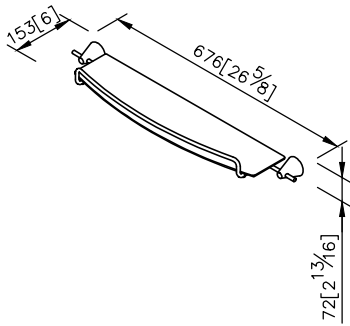

Shelf
6874-70-80CP

unit: mm[inch]

- 1.Brass forging mounting base meets JIS 3771 standard.
- 2.Brass fixing rail meets JIS 3604 standard.
- 3.Frosted tempered glass shelf 548*135*6 mm.
- 4.Justime finishes resist corrosion and tarnish.
- 5.Chrome plated finish meets the standard of ASTM-SC2.
- 6.The cone pedestal of the bathroom accessories increases the elegance for the environment.
- 7.Vertical force could support a static load of 4 Kgf.
- 8.Coordinates with other products in 6874 collection.