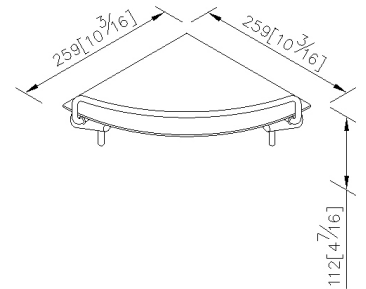

Corner Shelf 6874-74-80CP

INTRODUCTION:

The green tempered glass shelf is similar to elegant jade, blending well in all kinds of interior design, and presenting visual beauty. Tempered glass has well hardness and usage safety, it won't hurt people even breaking apart. The chrome plated bracket is long-term reliable, and its fore rod could also provides multiple functions.

DESCRIPTION:

- 1.Brass forging mounting base meets JIS 3771 standard.
- 2.Brass fixing rail meets JIS 3604 standard.
- 3.Frosted tempered glass shelf 245*245*6mm.
- 4.Justime finishes resist corrosion and tarnish.
- 5.Chrome plated finish meets the standard of ASTM-SC2.
- 6.The cone pedestal of the bathroom accessories increases the elegance for the environment.
- 7.Vertical force could support a static load of 4 Kgf.
- 8.Coordinates with other products in 6874 collection.