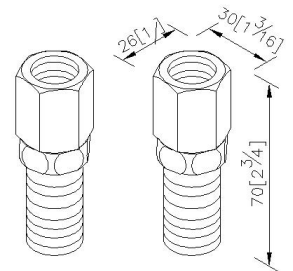

6874-BC-81CP

INTRODUCTION:

In order to prevent the connectors from being buried inside the wall too deep to install the product, JUSTIME provides the Extended-type Connector. And in order to guarantee the product life, it is completely made of brass to increase the durability.

DESCRIPTION:

1. Brass material meets JIS 3604 Standard.
2. Justime finishes resist corrosion and tarnish.
3. Brass with chrome-plated finish meets the standard of ASTM-SC2.
4. Thread: 1/2G x 1/2G.

unit:mm[inch]