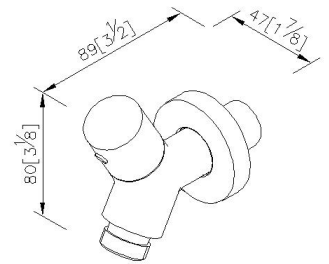

Yes

Hose Bib (G1/2)
6875-L6-80CP

INTRODUCTION:

Taking simple letter Y as the design concept, the faucet combines special design concepts with practicality. It works fine with washing machine, and fits well in gardens and outdoor spaces. There is no need to install the pipe clamps or other tools to connect the water hose. The overall shape is neat and tidy, making the overall environment more beautiful.

DESCRIPTION:

1. Anticorrosive surface treatment of copper products, easy to clean and maintain.
2. Material of forging body meets JIS 3771 standard.
3. Handle swivel range up to 90 degrees, which can control the water volume.
4. Connecting thread spec is G 1/2.
5. The faucet can connect with different connector for various usages.
6. Cartridge is assembled with ceramic disc MARUWA (JAPAN).
7. Brass with chrome-plated meets ASTM-SC2 standard; pass 96 hours Salt Spray Test.