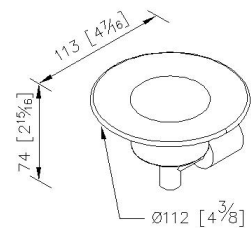

Soap Dish 6880-20-80CP

INTRODUCTION:

Cylinder is widely applied to both oriental and western architectures as columns, so people would have an impression of great reliability on the cylindrical objects. Inserting this concept into our products, we have created elegant bathroom brasswares that are highly durable. Applying a frosted glass dish, it decreases the metallics of the bathroom and provides a visual friendly setting.

DESCRIPTION:

- 1.Brass of forging mounting base and bracket meet JIS 3771 standard.
- 2.Brass cylinder meets JIS 3604 standard.
- 3.Justime finishes resist corrosion and tarnish.
- 4.Chrome plated finish meets the standard of ASTM-SC2.
- 5.Vertical force could support a static load of 2 Kgf.
- 6.Frosted glass soap dish.
- 7.Special design on inner surface, in which soaps won't slip out of dish.
- 8.Coordinates with other products in 6880 collection.

Certification:

unit:mm[inch]

Fixing Kits:

- SUS 304 Stainless Steel Screws *2
- Hex Key 1/8" *1
- Plastic Anchors *2

AWARD: