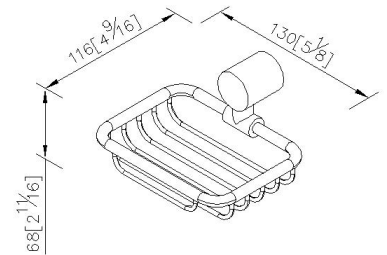

## Shower Basket 6880-87-80CP

### DESCRIPTION:

- 1.Brass of forging mounting base and bracket meets JIS 3771 standard.
- 2.Brass cylinder meets JIS 3604 standard.
- 3.Justime finishes resist corrosion and tarnish.
- 4.Chrome plated finish meets the standard of ASTM-SC2.
- 5.Brass basket dimension 130\*95\*27mm.
- 6.Vertical force could support a static load of 5 Kgf.
- 7.Coordinates with other products in 6880 collection.