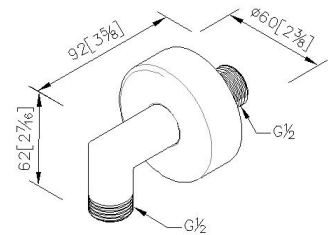

Supply Elbow 6880-AD-80CP

INTRODUCTION:

The slender and contrasting handles are one of the main themes of the whole series. Combined with the cylindrical water outlet, it shows the overall static stability. The visual effect of simple lines brings soothing enjoyment to the body and mind, allowing users to wash off the exhaustion in the bathroom space.

DESCRIPTION:

- 1.Brass forging supply elbow meets JIS 3771 standard.
- 2.Justime finishes resist corrosion and tarnish.
- 3.Chrome plated finish meets the standard of ASTM-SC2.
- 4.Thread: G 1/2.
- 5.Coordinates with other products in 6880 collection.

Certification:

unit: mm[inch]

Fixing Kits:

N/A

AWARD: