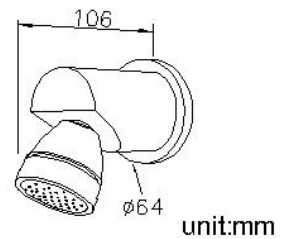

Showerhead 6880-AH-80CP

INTRODUCTION:

The slender and contrasting handles are one of the main themes of the whole series. Combined with the cylindrical water outlet, it shows the overall static stability. The visual effect of simple lines brings soothing enjoyment to the body and mind, allowing users to wash off the exhaustion in the bathroom space.

DESCRIPTION:

1. With R 1/2 to water supply wall outlet.
2. Brass with Chrome plated meets ASTM-SC2 standard.
3. Spout material meets JIS C2700 Standard.

Certification:

Fixing Kits:

- 1.

AWARD: