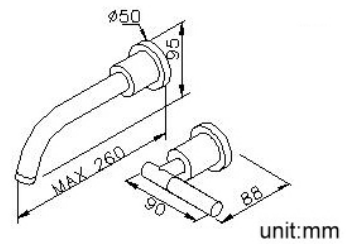

Wall-Mounted Basin Faucet (Cold Only) 6880-V8-80CP

INTRODUCTION:

The simple lines bring the comfortable visual details, the handle had been designed with slender and symmetrical style, which reveal static sense of stability.

DESCRIPTION:

1. Brass cartridge (1/2G)
2. Water flow control via swivel the valve for 90°
3. Thread of wall outlet: 1/2-14 NPT
4. The body of valve should be buried in the wall beforehand for 1" adjusting
5. Brass with chrome-plated; SC2 standard of ASTM for 5 years guarantee; pass 96 hours Salt Spray Test