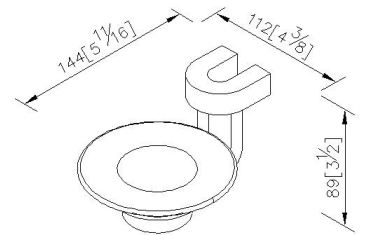

U style

Soap Dish 6881-20-80CP

INTRODUCTION:

The symmetrical "U" shape displays not only the beauty of equilibrium and uniformity from Middle Ages, but elegance.

DESCRIPTION:

- 1.Brass mounting base and supporting ring meet JIS 3604 standard.
- 2.Premium metal construction for durability.
- 3.Justime finishes resist corrosion and tarnish.
- 4.Chrome plated finish meets the standard of ASTM-SC2.
- 5.Vertical force could support a static load of 2 Kgf.
- 6.Frosted glass soap dish.
- 7.Special design on inner surface, in which soaps won't slip out of the plate.
- 8.Coordinates with other products in 6881 collection.

unit: mm[inch]

Certification:

Fixing Kits:

- 1.Hex Key 1/8"*1
- Parts1:(Screw*2:Plastic Anchors*2)

AWARD: