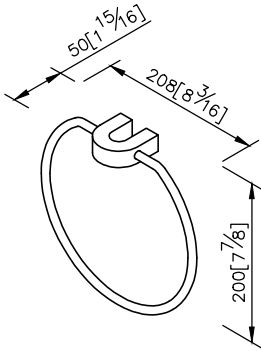

Towel Ring
6881-60-80CP

- 1.Brass mounting base and towel ring meet JIS 3604 standard.
- 2.Justime finishes resist corrosion and tarnish.
- 3.Chrome plated finish meets the standard of ASTM-SC2.
- 4.Vertical force could support a static load of 4 Kgf.
- 5.The U-shaped pedestal of the bathroom accessories could increase the elegance for environment.
- 6.Coordinates with other products in 6881 collection.

unit: mm[inch]

Mounting Template Specification