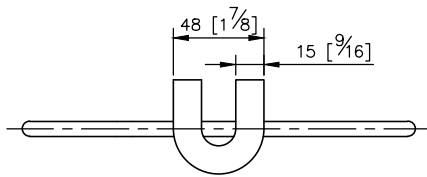

Towel Ring
6881-60-80CP

- 1.Brass mounting base and towel ring meet JIS 3604 standard.
- 2.Justime finishes resist corrosion and tarnish.
- 3.Chrome plated finish meets the standard of ASTM-SC2.
- 4.Vertical force could support a static load of 4 Kgf.
- 5.The U-shaped pedestal of the bathroom accessories could increase the elegance for environment.
- 6.Coordinates with other products in 6881 collection.

unit: mm[inch]

Mounting Template Specification