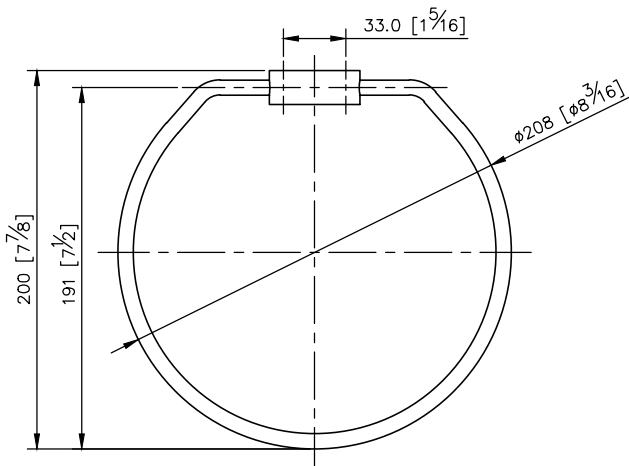

Towel Ring
6881-60-80CP

- 1.Brass mounting base and towel ring meet JIS 3604 standard.
- 2.Justime finishes resist corrosion and tarnish.
- 3.Chrome plated finish meets the standard of ASTM-SC2.
- 4.Vertical force could support a static load of 4 Kgf.
- 5.The U-shaped pedestal of the bathroom accessories could increase the elegance for environment.
- 6.Coordinates with other products in 6881 collection.

unit: mm[inch]

Mounting Template Specification