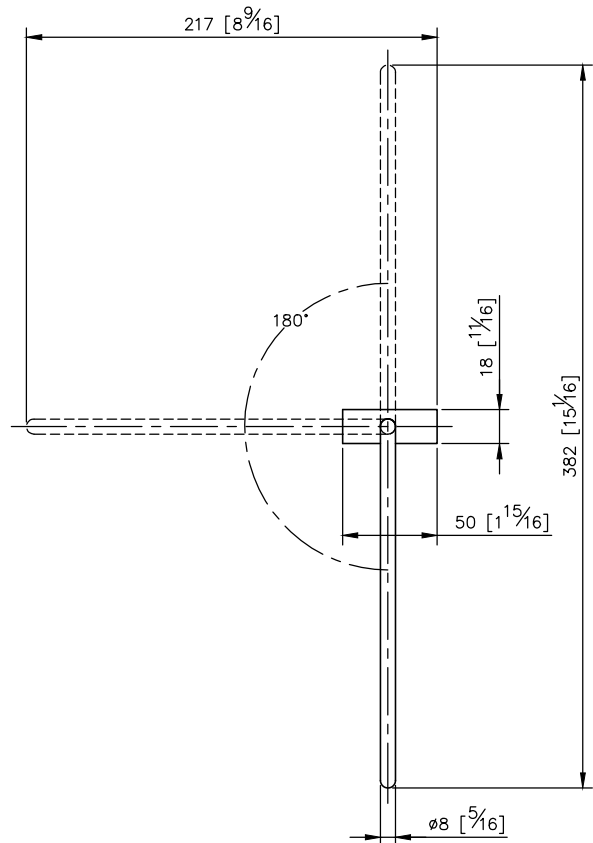

Towel Ring
6881-60-80CP

- 1.Brass mounting base and towel ring meet JIS 3604 standard.
- 2.Justime finishes resist corrosion and tarnish.
- 3.Chrome plated finish meets the standard of ASTM-SC2.
- 4.Vertical force could support a static load of 4 Kgf.
- 5.The U-shaped pedestal of the bathroom accessories could increase the elegance for environment.
- 6.Coordinates with other products in 6881 collection.

unit: mm[inch]

Mounting Template Specification