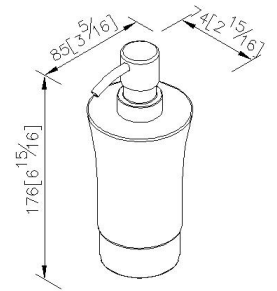

Freestanding Soap Dispenser
6899-26-80S1

INTRODUCTION:

The simple curve base has designed with the brushed finish to display the beauty of fashion.

DESCRIPTION:

- 1.Stainless steel base meets SUS 304 standard.
- 2.Premium metal construction for durability.
- 3.Justime finishes resist corrosion and tarnish.
- 4.Finish meets the standard of ASTM-SC2.
- 5.Porcelain white soap dispenser.
- 6.Bottle capacity: 260 ml.
- 7.Coordinates with other products in 6899 collection.