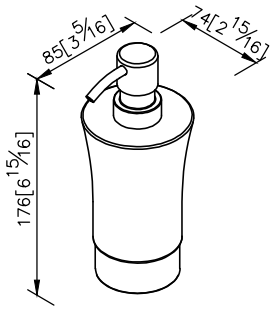

Freestanding Soap Dispenser
6899-26-80S1

1. Stainless steel base meets SUS 304 standard.
2. Premium metal construction for durability.
3. Justime finishes resist corrosion and tarnish.
4. Finish meets the standard of ASTM-SC2.
5. Porcelain white soap dispenser.
6. Bottle capacity: 260 ml.
7. Coordinates with other products in 6899 collection.

unit: mm[inch]