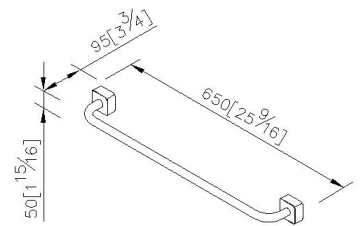

Towel Bar 6900-10-80CP

INTRODUCTION:

The thick body gives the user a sense of stability, just like "home".

DESCRIPTION:

- 1.Brass forging mounting base meets JIS 3771 standard.
- 2.Brass towel bar meets JIS 3604 standard.
- 3.Justime finishes resist corrosion and tarnish.
- 4.Chrome plated finish meets the standard of ASTM-SC2.
- 5.Vertical force could support a static load of 4 Kgf.
- 6.Coordinates with other products in 6900 collection.

Certification:

unit: mm[inch]

Fixing Kits:

1. SUS 304 Stainless Steel Screws*4
2. Plastic Anchors*4
3. Material of Wall Mount Bracket: Steel with zinc plating*2

AWARD: