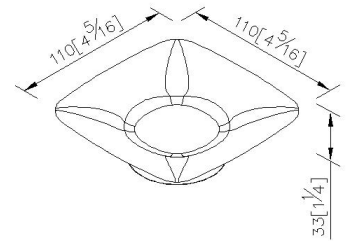

Freestanding Soap Dish
6901-24-80CP

INTRODUCTION:

The solid design of ceramics contains extraordinary value under the simple appearance.

DESCRIPTION:

1. Stainless steel plinth meets SUS 304 standard.
2. Premium metal construction for durability.
3. Justime finishes resist corrosion and tarnish.
4. Chrome plated finish meets the standard of ASTM-SC2.
5. Porcelain soap dish (bright white color).
6. Coordinates with other products in 6901 collection.