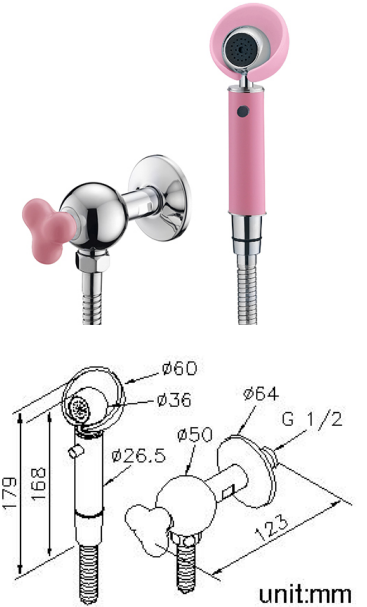

Sprayer 6903-WS-8290

INTRODUCTION:

Since time immemorial, the ladle has been used to wash and clean the body. This classic design not only reserves and figures of the primary ladle image, but when we use this Story Sprayer, JUSTIME sincerely hopes the design will be popular among everyone- reminding the adults of the past about the original charming and also allowing the kids to experience the beauty of traditional and modern times.

DESCRIPTION:

- 1.Unique style gives the product round and cute characteristics. The lovely appearance makes customer feel more friendly, which shortens the distance between the product and the users.
- 2.Push valve can control the water volume.
- 3.Sprayer could be put in the semicircular bracket easily based on slanting semicircular bracket and precise design of the sprayer neck.
- 4.Sprayer has to be taken off from the slanting bracket, and it won't fall off easily.
- 5.Water flow can be controlled by angle stop.
- 6.The optional check valve and flow restrictor could be assembled into the sprayer.
- 7.Porcelain handle made by high pressure molding is against UV and color fading.

Certification:

Fixing Kits:

- 1.SUS 304 Stainless Steel Screws*2
- Plastic Anchors*2
- Material of Wall Mount Bracket: Stainless Steel (SUS 304)*1

AWARD: