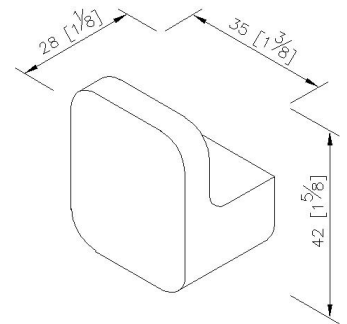

Robe Hook 6904-51-80MA

INTRODUCTION:

In the East, dragon represents honor and has auspicious meaning. Dragon Bathroom Accessories are made with Dragon inspired details. Dragon Accessories creates unique bathing spaces. The product's appearance was encouraged to follow the idea of "the Form Follows Function". The Accessories' concise shapes provide stability for users.

DESCRIPTION:

1. Aluminium body meets 6061T6 standard
2. Premium metal construction for durability
3. Justime finishes resist corrosion and tarnish
4. Correctly installed product loading is 5 kg f
5. The one-piece design could prevent the filth from accumulating and help easy cleaning as a result
6. The robe hook has smooth surface. When consumers hang on the clothes or bag, it will not leave traces on
7. Coordinates with other products in Dragon collection

unit: mm[inch]

Certificaion:

Fixing Kits:

- SUS 304 Stainless Steel Screws *2
- Hex Key 2.0mm *1
- Plastic Anchors *2
- Material of Wall Mount Bracket: Copper JIS3771 *1

AWARD: