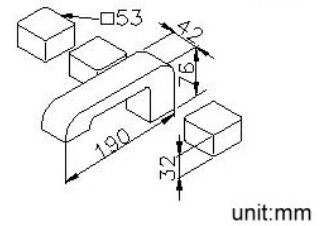

### DESCRIPTION:

1. There is a valve for extra connecting with hand shower and overhead shower.
2. Handle valve turning range from closed position: 90°
3. Ceramic cartridge with brass shell & Japan (MARUWA) ceramic disc.
4. Stainless steel braided hose with SANTOPRENE tube (meets NSF approval), can be stood 15Kg/cm<sup>2</sup> water pressure and 120°C heat.
5. Brass with Chrome plated meets ASTM-SC2 standard.
6. Casting material meets ISO CuZn40Pb Standard.
7. Handle material meets JIS 3771 Standard.