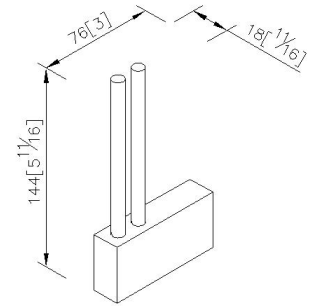

### INTRODUCTION:

Elongated cuboids become the main design of body, symmetrical lines bring out the harmony of beauty and the simple visualization.

### DESCRIPTION:

- 1.Brass mounting base and spare toilet tissue bar meet JIS 3604 standard.
- 2.Justime finishes resist corrosion and tarnish.
- 3.Chrome plated finish meets the standard of ASTM-SC2.
- 4.The pedestal could increase the stability for operation.
- 5.Vertical force could support a static load of 5 Kgf.
- 6.The square pedestal of the bathroom accessories could increase the elegance for the environment.
- 7.Coordinates with other products in 6908 collection.

unit: mm[inch]