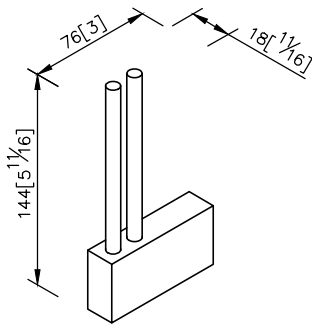

Spare Toilet Tissue Holder
6908-43-80CP

unit: mm[inch]

- 1.Brass mounting base and spare toilet tissue bar meet JIS 3604 standard.
- 2.Justime finishes resist corrosion and tarnish.
- 3.Chrome plated finish meets the standard of ASTM-SC2.
- 4.The pedestal could increase the stability for operation.
- 5.Vertical force could support a static load of 5 Kgf.
- 6.The square pedestal of the bathroom accessories could increase the elegance for the environment.
- 7.Coordinates with other products in 6908 collection.