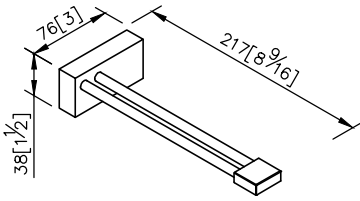

**Towel Ring**  
6908-61-80CP

- 1.Brass mounting base and towel rail meet JIS 3604 standard.
- 2.Justime finishes resist corrosion and tarnish.
- 3.Chrome plated finish meets the standard of ASTM-SC2.
- 4.The pedestal could increase the stability for operation.
- 5.Vertical force could support a static load of 4 Kgf.
- 6.The square pedestal of the bathroom accessories could increase the elegance for the environment.
- 7.Coordinates with other products in 6908 collection.

unit: mm[inch]