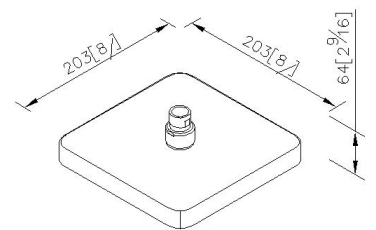

#### DESCRIPTION:

- 1.Brass with chrome-plated finish meets ASTM-SC2 standard.
- 2.Thread of body connector: 1/2-14 NPT
- 3.Rain shower angle could be adjusted by pivot joint.
- 4.Removable water-saving flow restrictor of rain shower, could be removed by request.