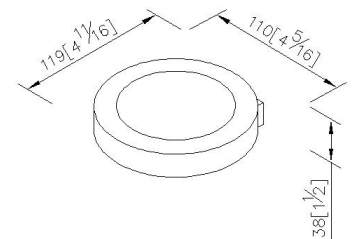

### Soap Dish 6918-20-80CP

#### INTRODUCTION:

Elongated cuboids become the main design of body, symmetrical lines bring out the harmony of beauty and the simple visualization.

#### DESCRIPTION:

- 1.Brass mounting base meets JIS 3604 standard.
- 2.Justime finishes resist corrosion and tarnish.
- 3.Chrome plated finish meets the standard of ASTM-SC2.
- 4.Vertical force could support a static load of 2 Kgf.
- 5.Frosted glass soap dish.
- 6.Special design on inner surface, in which the soaps won't slip out of the plate.
- 7.Coordinates with other products in 6918 collection.

unit: mm[inch]