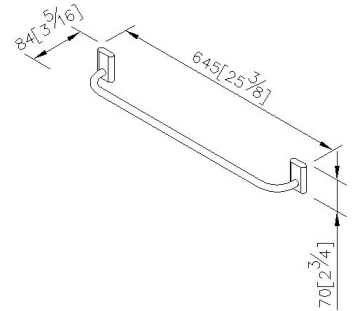

Towel Bar  
6920-10-80CP

**INTRODUCTION:**

Simple and elegant design of base brings the fashion into the bathroom space. 6920 bathroom accessories present the artistic tension and show more marvelous beauty.

**DESCRIPTION:**

- 1.Brass forging faceplate meets JIS 3771 standard.
- 2.Brass towel bar meets JIS 3604 standard.
- 3.Justime finishes resist corrosion and tarnish.
- 4.Chrome plated finish meets the standard of ASTM-SC2.
- 5.Vertical force could support a static load of 4 Kgf.
- 6.Coordinates with other products in 6920 collection.

**Certification:**

unit: mm[inch]

**Fixing Kits:**

- SUS 304 Stainless Steel Screws\*4
- Plastic Anchors\*4
- Material of Wall Mount Bracket: Steel with zinc plating\*2

**AWARD:**