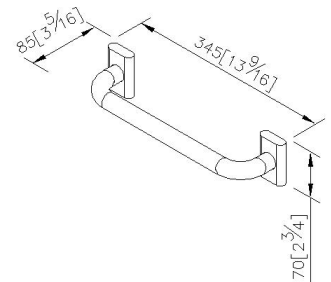

Perfecto

Grab Bar 6920-55-80CP

INTRODUCTION:

Simple and elegant design of base brings the fashion into the bathroom space. 6920 bathroom accessories present the artistic tension and show more marvelous beauty.

DESCRIPTION:

- 1.Brass forging faceplate meets JIS 3771 standard.
- 2.Brass grab bar meets JIS 3604 standard.
- 3.Justime finishes resist corrosion and tarnish.
- 4.Chrome plated finish meets the standard of ASTM-SC2.
- 5.Grab bar length 300mm.
- 6.Vertical force could support a static load of 120 Kgf.
- 7.Coordinates with other products in 6920 collection.

Certification:

unit: mm[inch]

Fixing Kits:

- SUS 304 Stainless Steel Screws*8
- Plastic Anchors*8

AWARD: