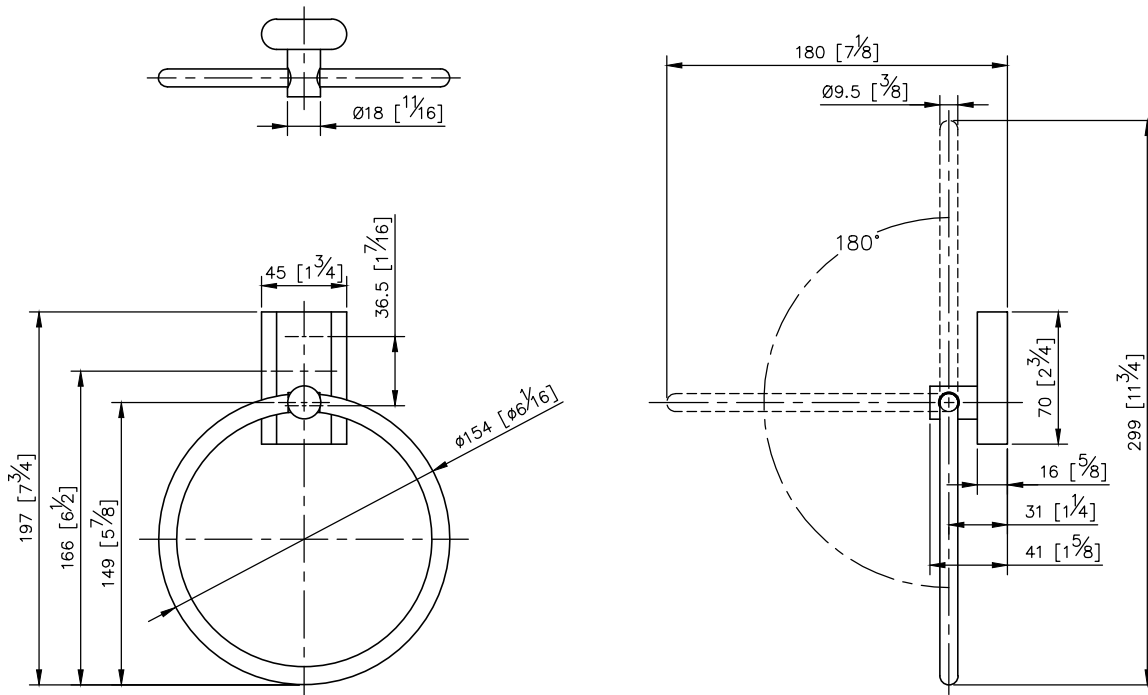

**Towel Ring**  
6920-60-80CP

- 1.Brass of forging faceplate meets JIS 3771 standard.
- 2.Brass of ring meets JIS 3604 standard.
- 3.Justime finishes resist corrosion and tarnish.
- 4.Chrome plated finish meets the standard of ASTM-SC2.
- 5.Vertical force could support a static load of 4 Kgf.
- 6.The square pedestal of the bathroom accessories could increase the elegance for environment.
- 7.Coordinates with other products in 6920 collection.

unit: mm[inch]

**Mounting Template Specification**