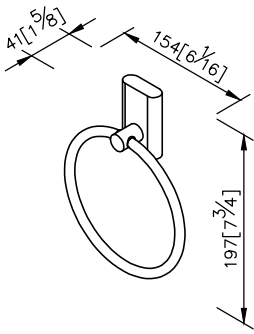

**Towel Ring**  
6920-60-80CP

- 1.Brass of forging faceplate meets JIS 3771 standard.
- 2.Brass of ring meets JIS 3604 standard.
- 3.Justime finishes resist corrosion and tarnish.
- 4.Chrome plated finish meets the standard of ASTM-SC2.
- 5.Vertical force could support a static load of 4 Kgf.
- 6.The square pedestal of the bathroom accessories could increase the elegance for environment.
- 7.Coordinates with other products in 6920 collection.

unit: mm[inch]

**Mounting Template Specification**