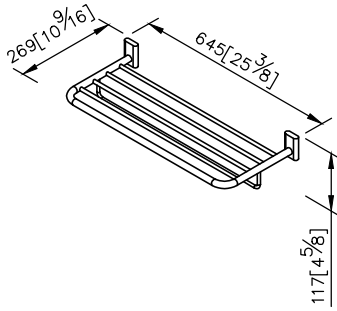

Bath Towel Rack W/Rail
6920-66-80CP

unit: mm[inch]

- 1.Brass forging faceplate meets JIS 3771 standard.
- 2.Brass tube meets JIS 3604 standard.
- 3.Justime finishes resist corrosion and tarnish.
- 4.Chrome plated finish meets the standard of ASTM-SC2.
- 5.Vertical force could support a static load of 5 Kgf.
- 6.The size of towel rack: 600x269 mm.
- 7.With towel rail.
- 8.The square pedestal of the bathroom accessories could increase the elegance for environment.
- 9.Coordinates with other products in 6920 collection.