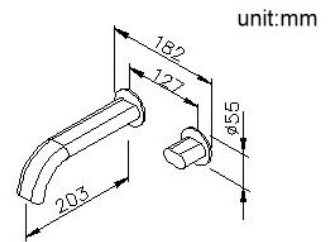

DESCRIPTION:

- 1.Simple and clean lines improve the surface fineness and reduce the accumulation of dirt.
- 2.Thread of wall outlet: 1/2-14 NPT.
- 3.The body of valve should be concealed in the wall beforehand with 1" adjusting space.
- 4.Brass with Chrome plated meets ASTM-SC2 standard.